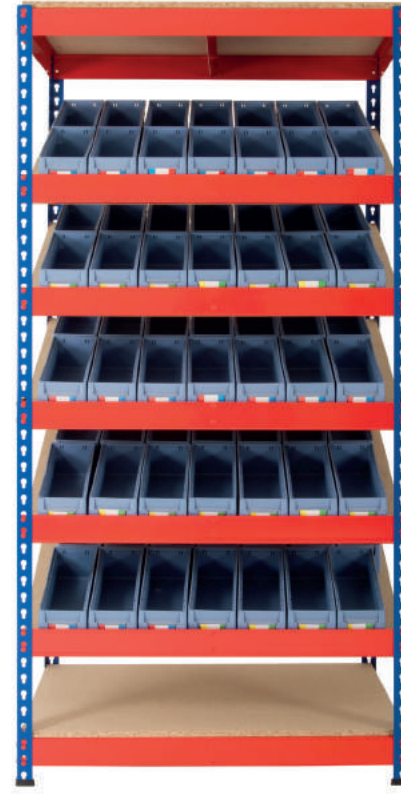

*i* Price includes complete Kanban bay with 5x sloping shelves, top and bottom shelves.

## Kanban Shelving

Rivet Racking Kanban is our solution for production line-side supply systems, where sloping shelves present containers for easy access and at the right height for operatives.

This can reduce costs and increase efficiency for manufacturing operations or inventory management. The two bin arrangement simplifies stock rotation and replenishment. When the front bin is removed the bin behind takes its place, leaving a space that is clearly identified for refilling on the next inspection.

## Kanban Shelving with Plastic Bins and Shelf Trays

● Kanban Shelving 1830 x 915 x 610 with 60 x ARTB30 plastic bins

● Kanban Shelving 1830 x 915 x 610 with 70 x ST3109 shelf trays

### Kanban Shelving with Picking Bins

H x W x D (mm)	Bin	Code	Price
● 1830 x 915 x 610	60x ARTB30	RRKB01	£371.65

ⓘ Price includes complete Kanban bay with 5 sloping + top + bottom shelves and 60 x ARTB30 plastic bins.