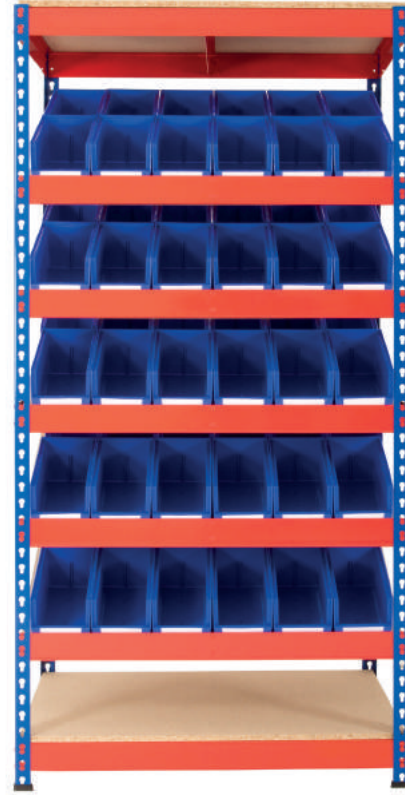

Our solution for production line side supply systems

Kanban Shelving with Plastic Bins and Shelf Trays

Kanban Shelving with Picking Bins

H x W x D (mm)	Bin	Code	Price
● 1830 x 915 x 610	60x ARTB30	RRKB01	£371.65

ⓘ Price includes complete Kanban bay with 5 sloping + top + bottom shelves and 60 x ARTB30 plastic bins.

1830
mm

915
mm

610
mm

80
kg

5
days

from
£371.⁶⁵

Kanban Shelving with Shelf Trays

H x W x D (mm)	Bin	Code	Price
● 1830 x 915 x 610	70x ST3109	RRKB02	£467.35

ⓘ Price includes complete Kanban bay with 5 sloping + top + bottom shelves and 70 x ST3109 shelf trays.

ⓘ If products need to be kept dust free we have a range of cupboards with plastic bins in standard kits.