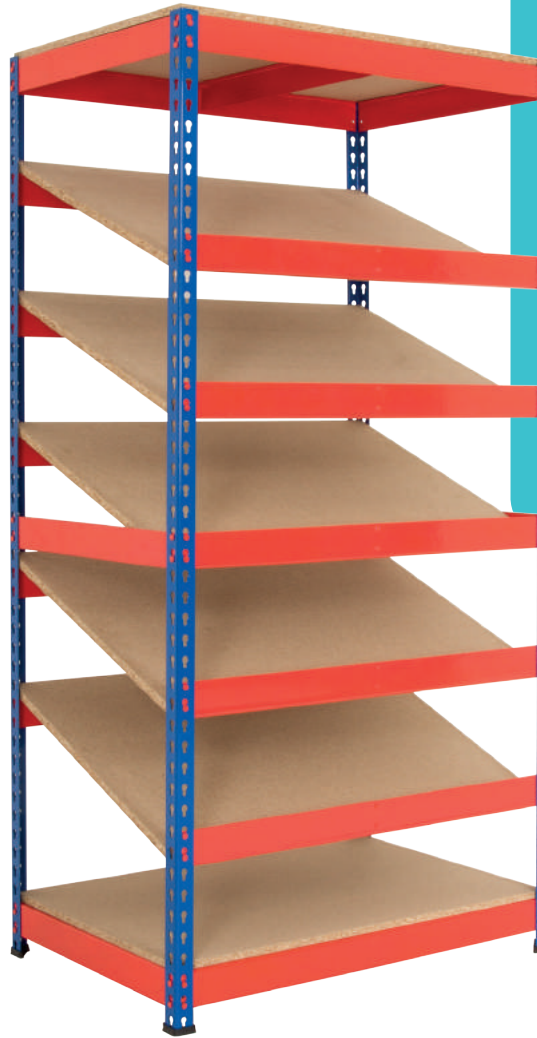

# Perfect solution for production environments

**Kanban Shelving with 3 Sloping Shelves**

Description	H x W x D (mm)	Code	Price
Kanban shelving no bins	1830 x 915 x 610	RRKB03/MT	<b>£148.90</b>
Extra shelf (no bins)	915 x 610	RRKB/0906	<b>£20.65</b>

*i* Price includes complete Kanban bay with 3x sloping shelves, top and bottom shelves. Euro containers shown not included!

**Kanban Shelving with 5 Sloping Shelves**

Description	H x W x D (mm)	Code	Price
Kanban shelving no bins	1830 x 915 x 610	RRKB01/MT	<b>£190.15</b>
Extra shelf (no bins)	915 x 610	RRKB/0906	<b>£20.65</b>

*i* Price includes complete Kanban bay with 5x sloping shelves, top and bottom shelves.

## Kanban Shelving

Rivet Racking Kanban is our solution for production line-side supply systems, where sloping shelves present containers for easy access and at the right height for operatives.

This can reduce costs and increase efficiency for manufacturing operations or inventory management. The two bin arrangement simplifies stock rotation and replenishment. When the front bin is removed the bin behind takes its place, leaving a space that is clearly identified for refilling on the next inspection.